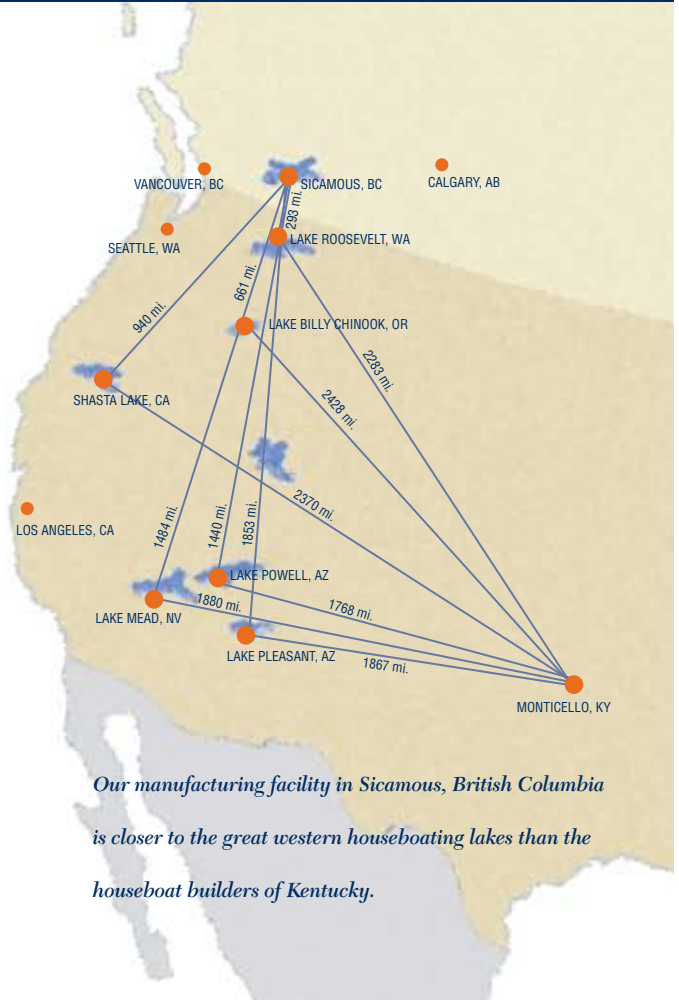

We're no strangers to the logistics of shipping houseboats. We've shipped boats as far south as Lake Texoma, TX and as far east as the Atlantic coast. Delivering your new Twin Anchors houseboat to the marina of your choice is all in a day's work for us.

Our manufacturing facility in Sicamous, British Columbia is closer to the great western houseboating lakes than the houseboat builders of Kentucky.

TWIN ANCHORS MARINE. OUR NAME IS
ANCHORED TO INTEGRITY AND SERVICE.