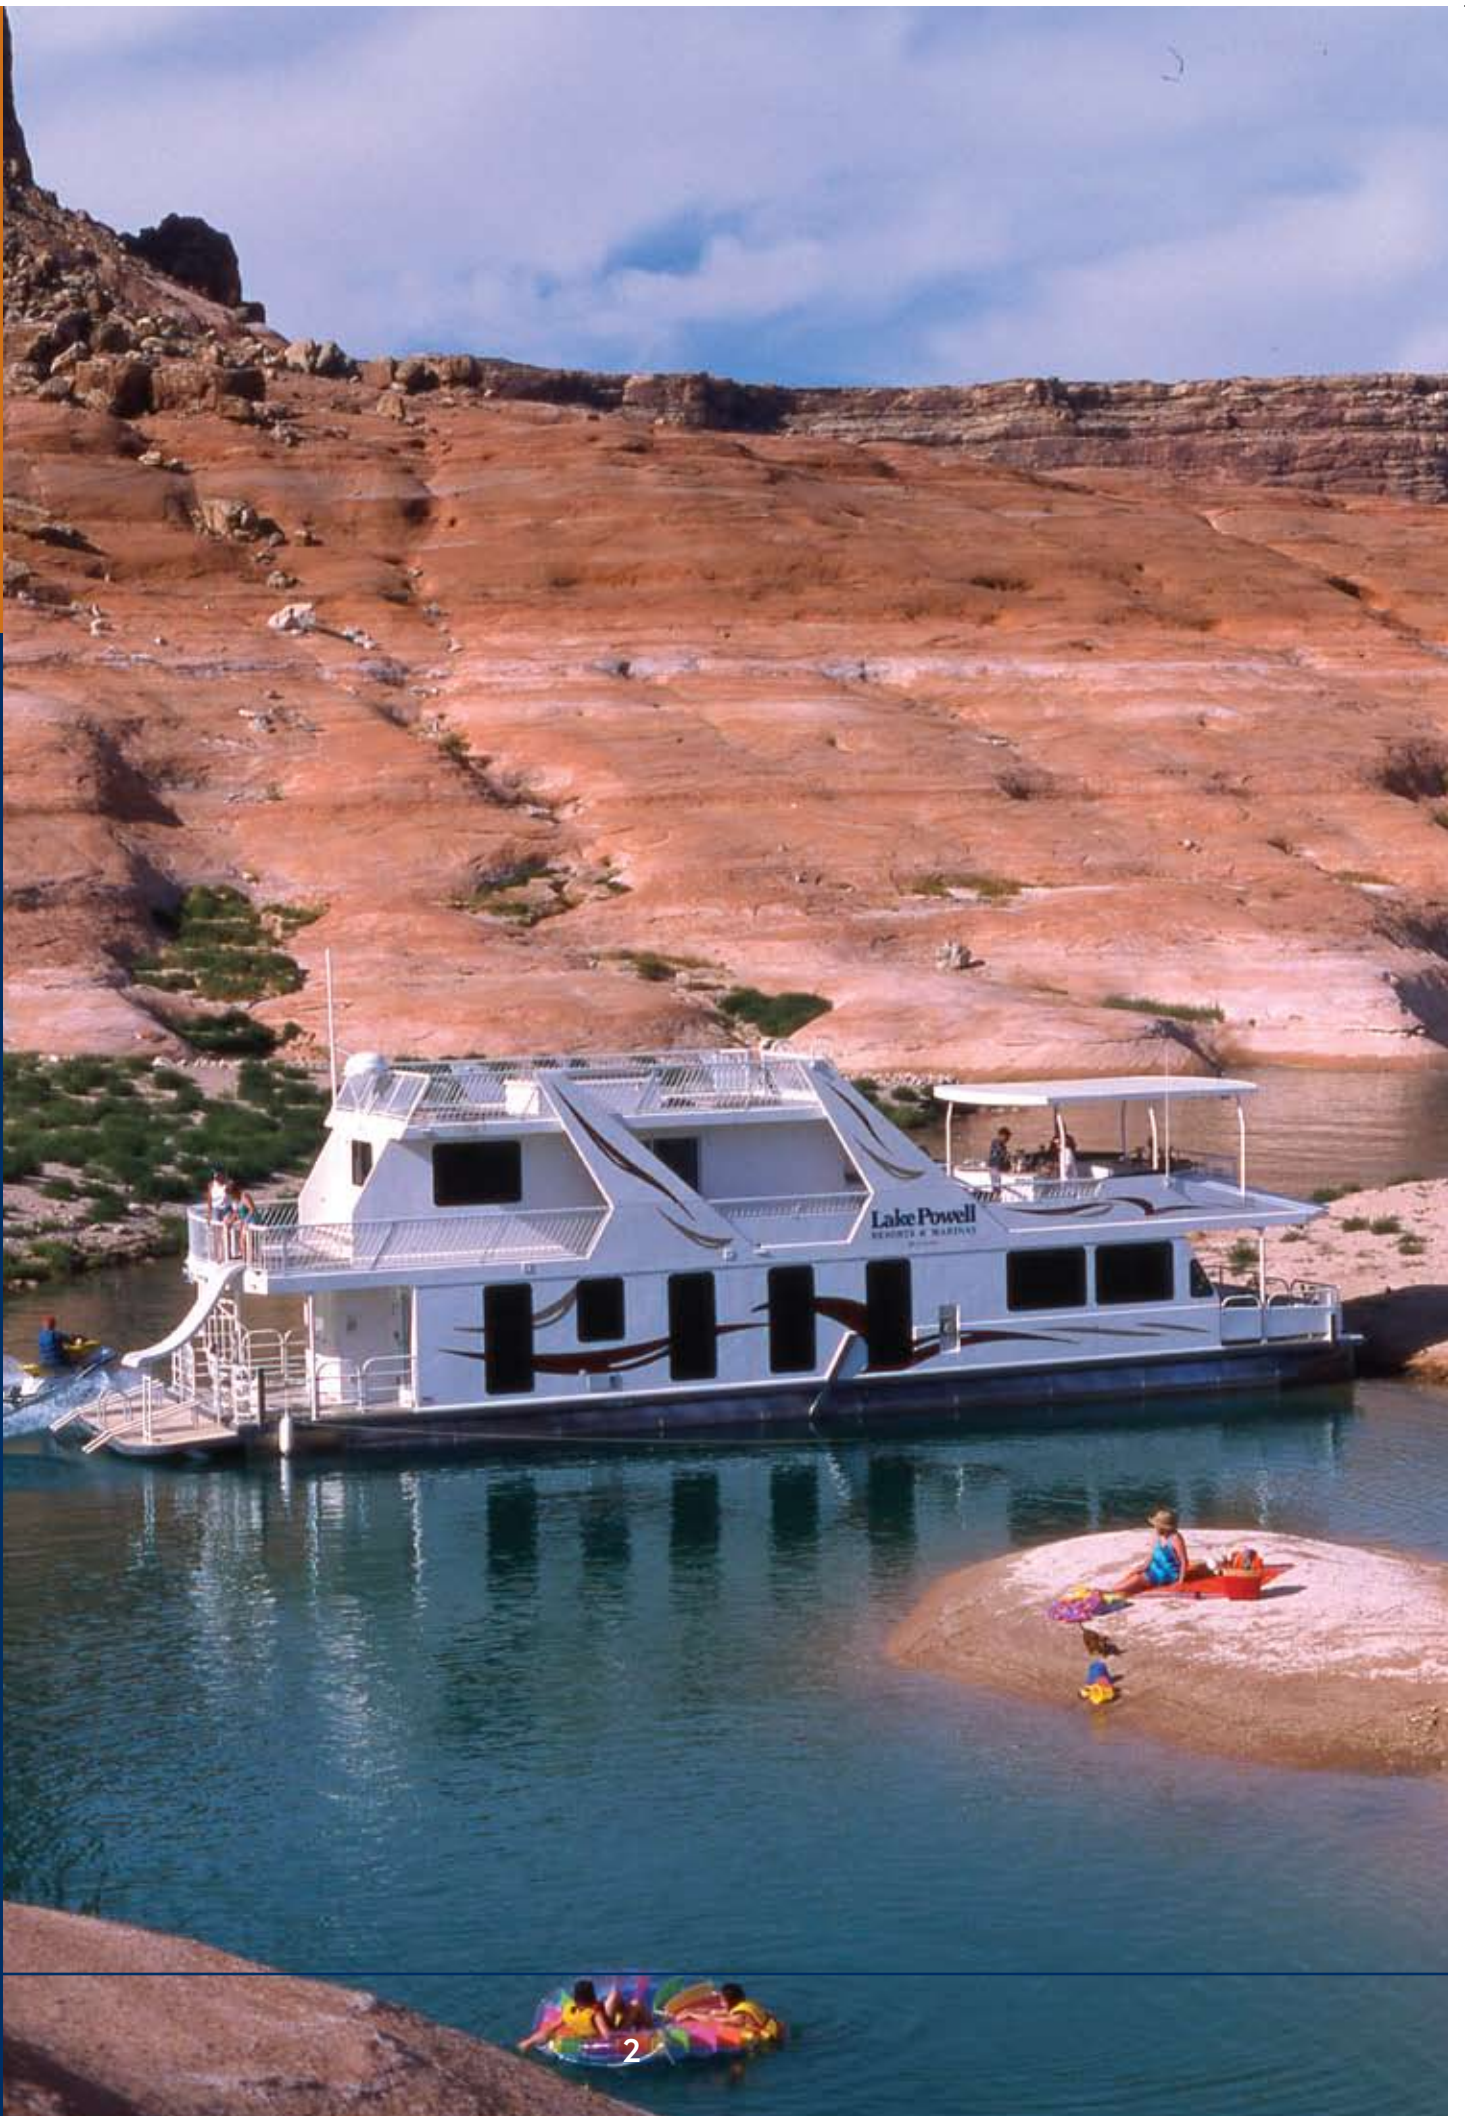

YOU CAN TRUST

HAND-BUILT QUALITY

TWIN ANCHOR'S CUSTOM HOUSEBOATS WELCOME ABOARD

The allure of houseboating is epitomized by the recreation and freedom found only on the water. Initially, houseboats were little more than a "box on barrels" with very few amenities. They have now evolved into luxurious floating condominiums.

YOU CAN TRUST

HAND-BUILT QUALITY

MAKE A BIG SPLASH

A beautifully crafted houseboat is designed for family and friends to kick back and relax on. Grilling shrimp kebabs on the bridge deck, idling down the lake fishing, lounging in the hot tub under the night sky, or enjoying your water toys, this and so much more is the unique houseboating lifestyle! Immerse yourself in the family fun, sense of freedom and relaxation offered by houseboating.