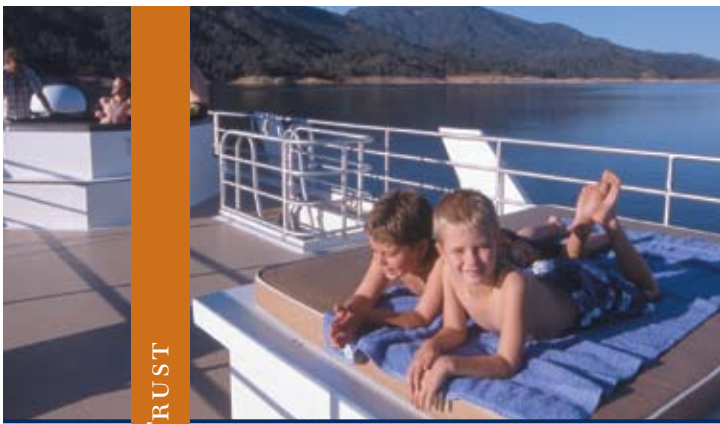

YOU CAN TRUST

HAND-BUILT QUALITY